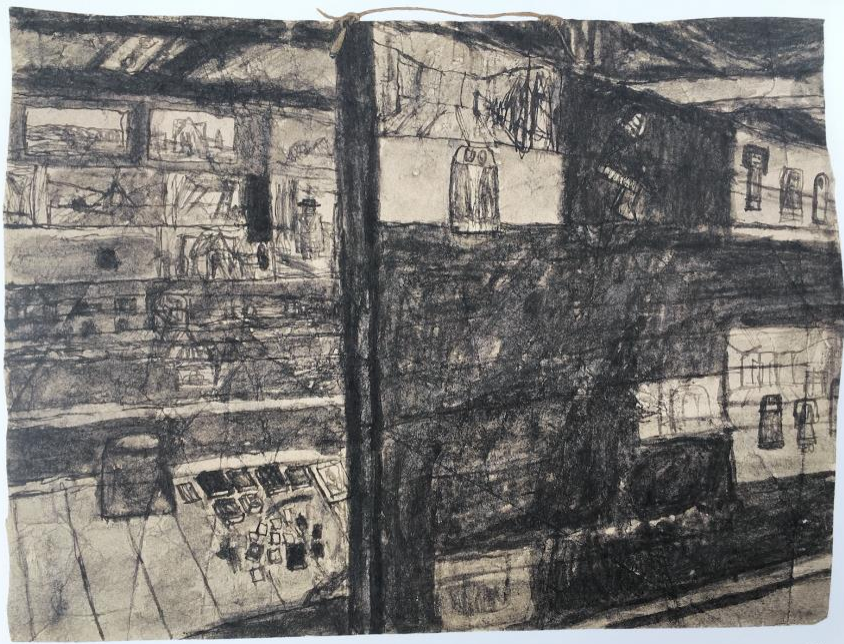

Figures

1 James Castle, [P/lace], construction, 9 1/2 x 16 1/8 in., Collection Philadelphia Museum of Art.

2 James Castle, [Interior with doors], drawing, 7 7/8 x 10 in., Collection Judith Lile-Hynes.

8

3 James Castle, [Doorways], constructions, each approx. 7 1/2 x 6 in., Collection Thomas Isenberg.

4 James Castle, [CAS09-0495], drawing, 4 1/2 x 3 in., James Castle Collection and Archive.

5 James Castle, drawing, image accessed April 29, 2020 at <https://jamescastle.com/art/>.

6 James Castle, untitled constructions, dimensions variable.

7 James Castle, drawing, image accessed April 29, 2020 at <https://jamescastle.com/art/>.

8 James Castle, [Interior], drawing, 9 7/8 x 13 5/8, Louis-Dreyfus Family Collection.

164a

9 James Castle, [CAS10-0001], drawing (recto and verso), 9 x 10.25 in.