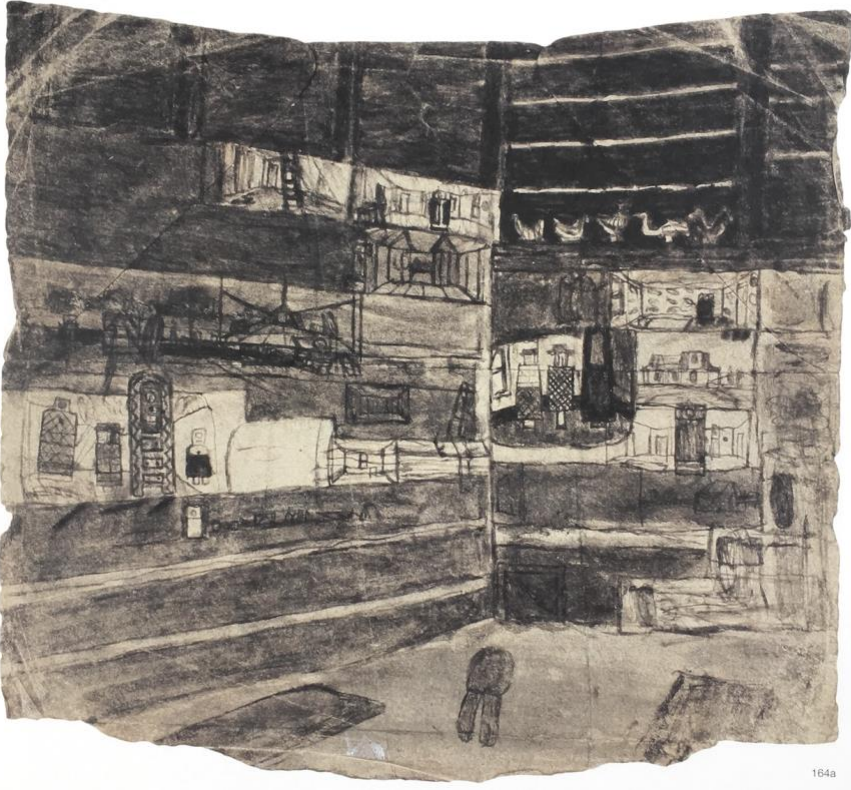

Figures

1 James Castle, [P/lace], construction, 9 1/2 x 16 1/8 in., Collection Philadelphia Museum of Art.

2 James Castle, [Interior with doors], drawing, 7 7/8 x 10 in., Collection Judith Lile-Hynes.

8

3 James Castle, [Doorways], constructions, each approx. 7 1/2 x 6 in., Collection Thomas Isenberg.

4 James Castle, [CAS09-0495], drawing, 4 1/2 x 3 in., James Castle Collection and Archive.

5 James Castle, drawing, image accessed April 29, 2020 at <https://jamescastle.com/art/>.

6 James Castle, untitled constructions, dimensions variable.

7 James Castle, drawing, image accessed April 29, 2020 at <https://jamescastle.com/art/>.

8 James Castle, [Interior], drawing, 9 7/8 x 13 5/8, Louis-Dreyfus Family Collection.

164a

9 James Castle, [CAS10-0001], drawing (recto and verso), 9 x 10.25 in.